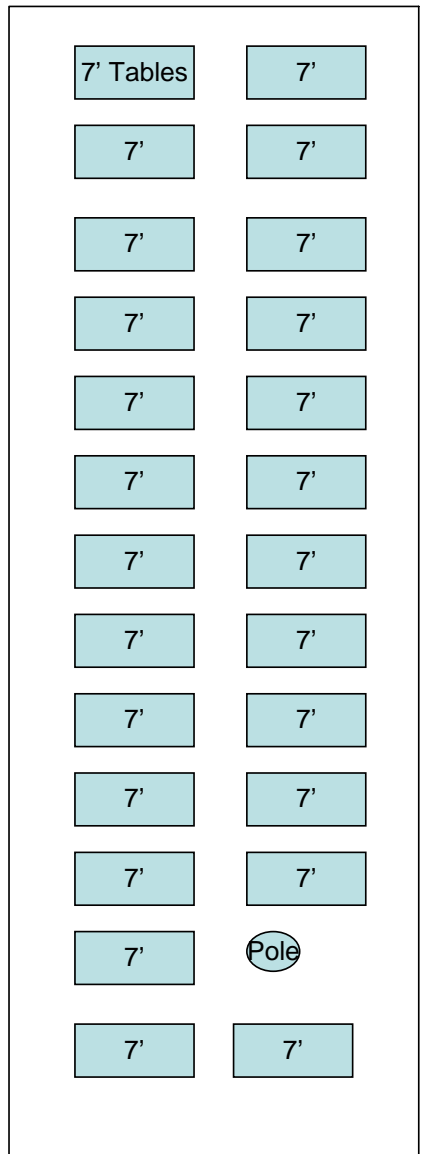

Tournament Room
Qotation

Tournament Room
Secretariat

Hotel
Elevator

Fitness
Center

Concorce

Santa Anita

FE

Bar

Exit

Exit

Exit

Exit

Pipe & Drape

Seating

Pipe & Drape

Pipe & Drape

Pipe & Drape

Food

Bar

Pro Flow Chart

Control Desk

Amateur Flow Chart

Referee Desk

Exit